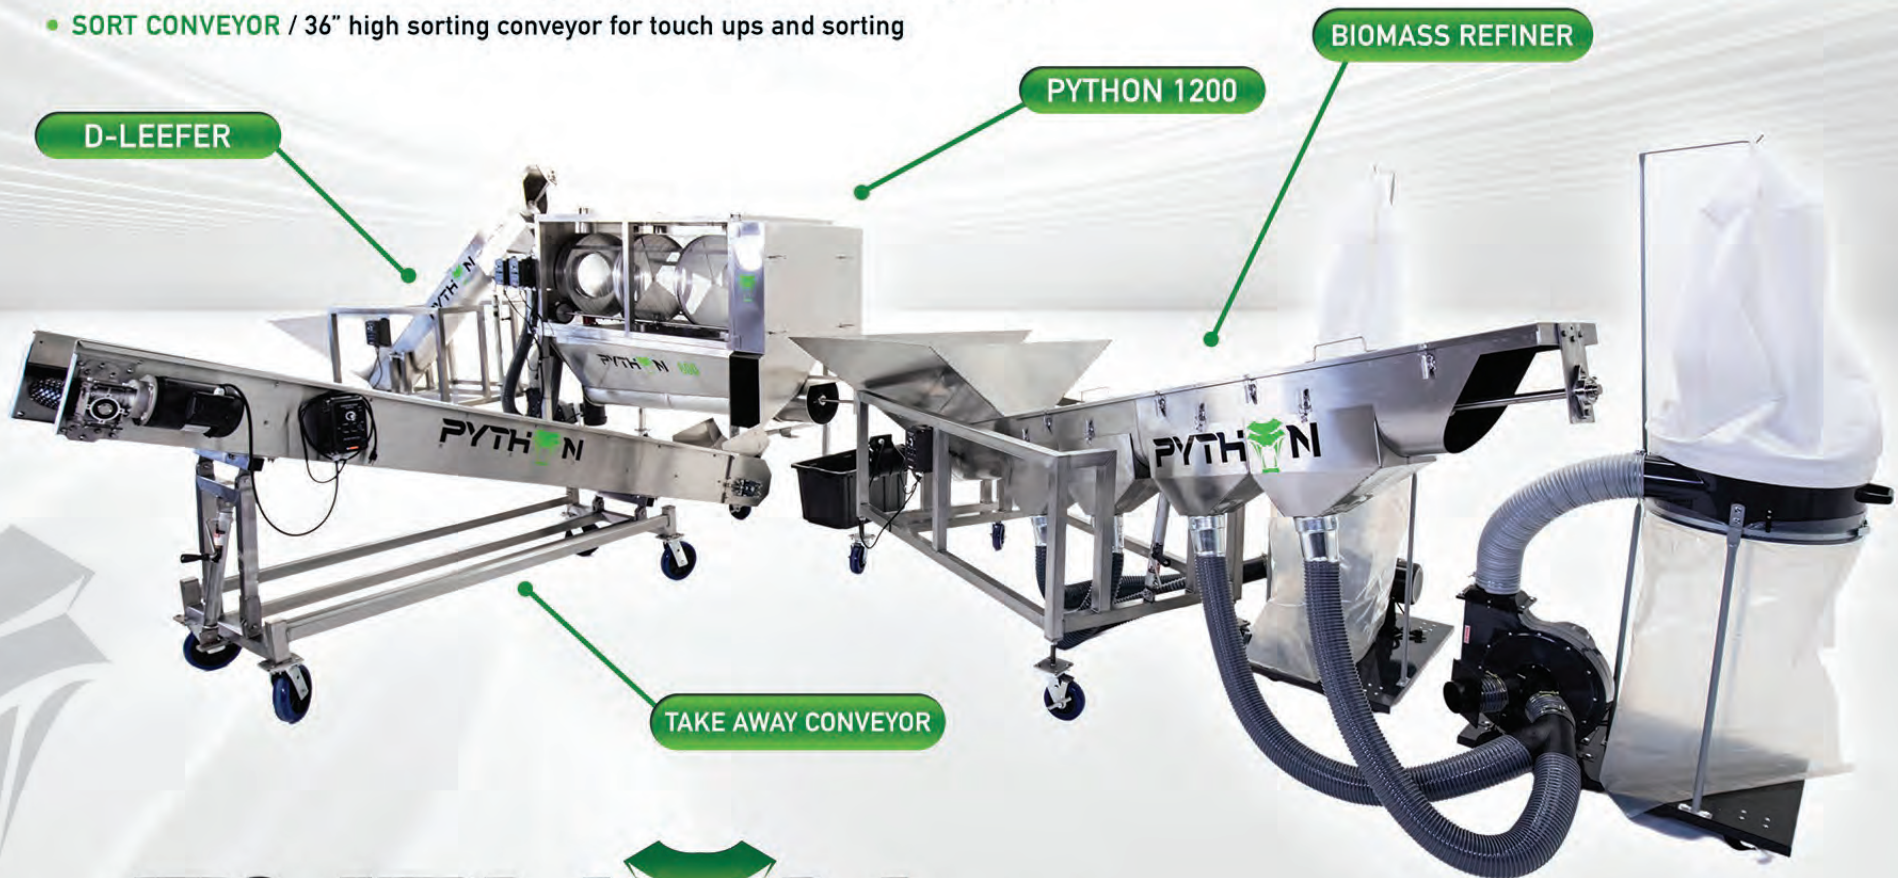

INDUSTRIAL SYSTEMS

TRIMMERS & PROCESSORS

- **MIGHTY PYTHON** / Dry Trims 600 lbs an hour and Wet trims 4,800 lbs an hour
- **PYTHON 1200** / For extra large growers trimming 1,200 lbs an hour dry
- **D-LEEFER** / A feeder to remove stems and fan/water leaves
- **BIOMASS REFINER** / Transforms unusable biomass into high value trim and kief

CONVEYORS

- **FEED CONVEYOR** / The most gentle way to feed your flower into the PYTHON
- **TAKE AWAY CONVEYOR** / More efficiently brings buds or trim to bins or super sacks
- **SORT CONVEYOR** / 36" high sorting conveyor for touch ups and sorting

CLICK HERE OR SCAN
QR CODE TO WATCH VIDEO

INDUSTRIAL HEMP AND CANNABIS TRIMMER

www.TomsTumbleTrimmer.com